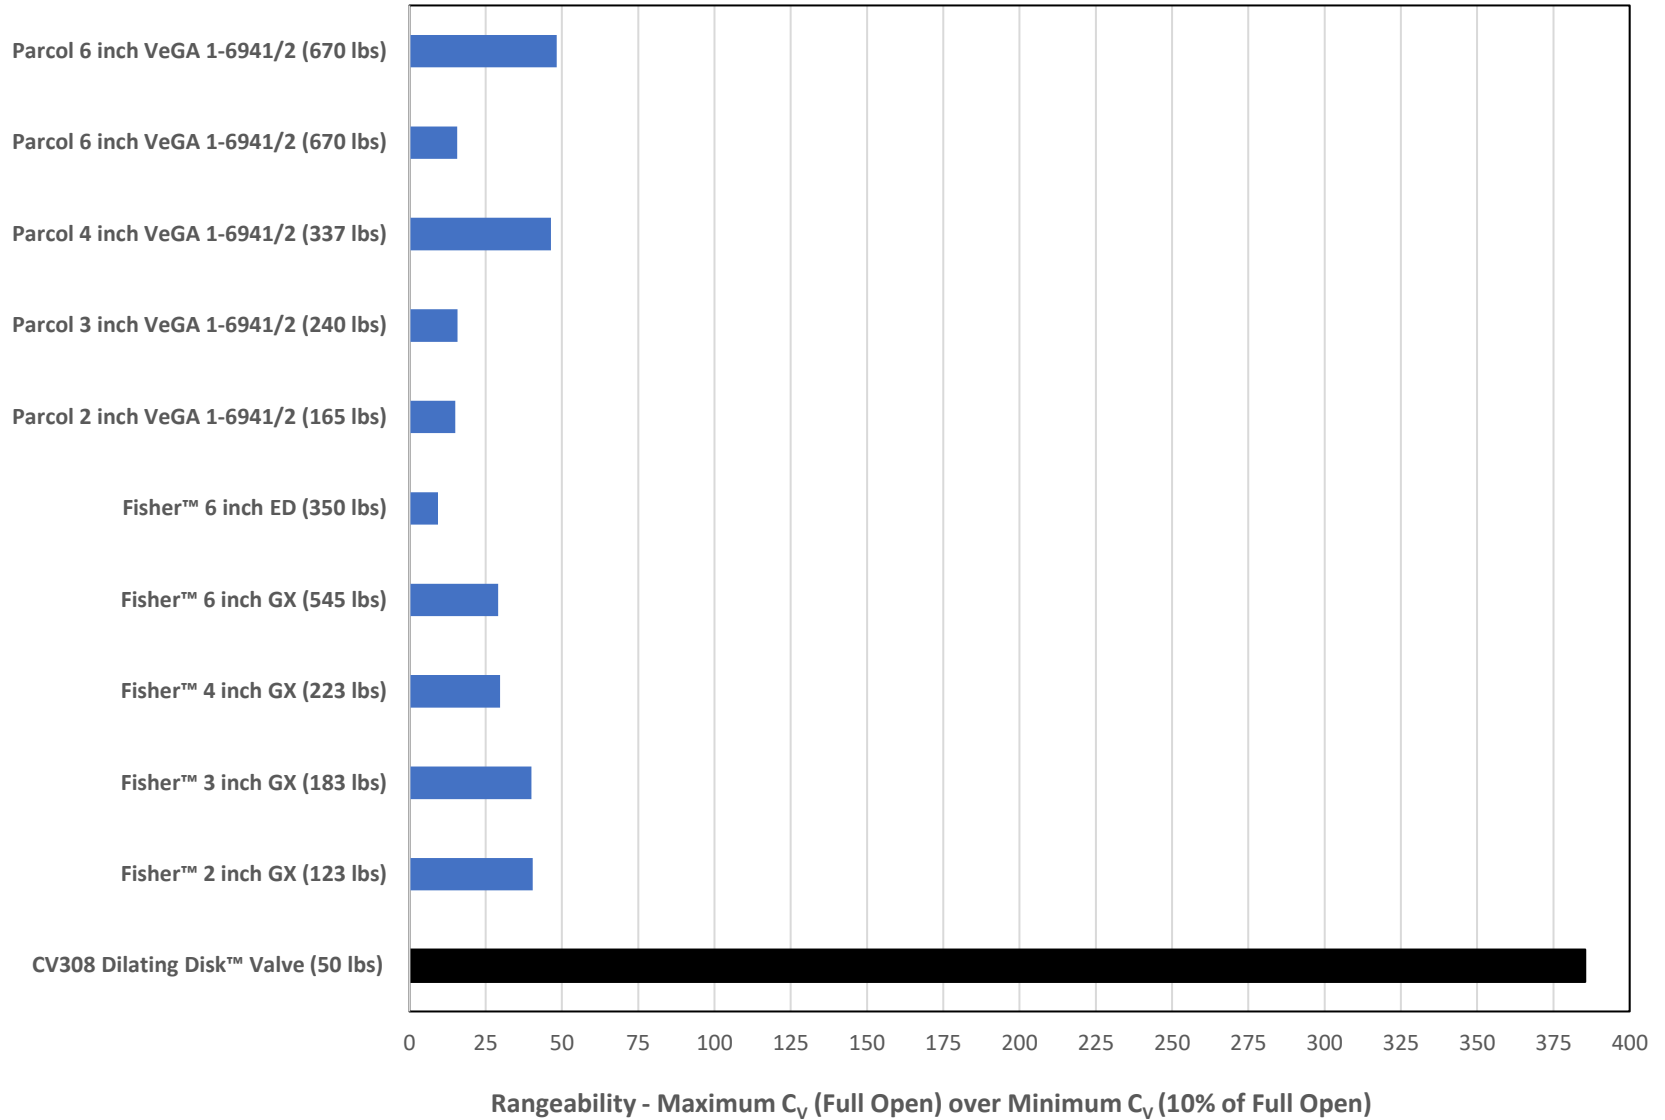

Rangeability Comparison Between CV308 Dilating Disk[™] Valve and Globe Valves

For informational purposes only, data taken from publicly available sources