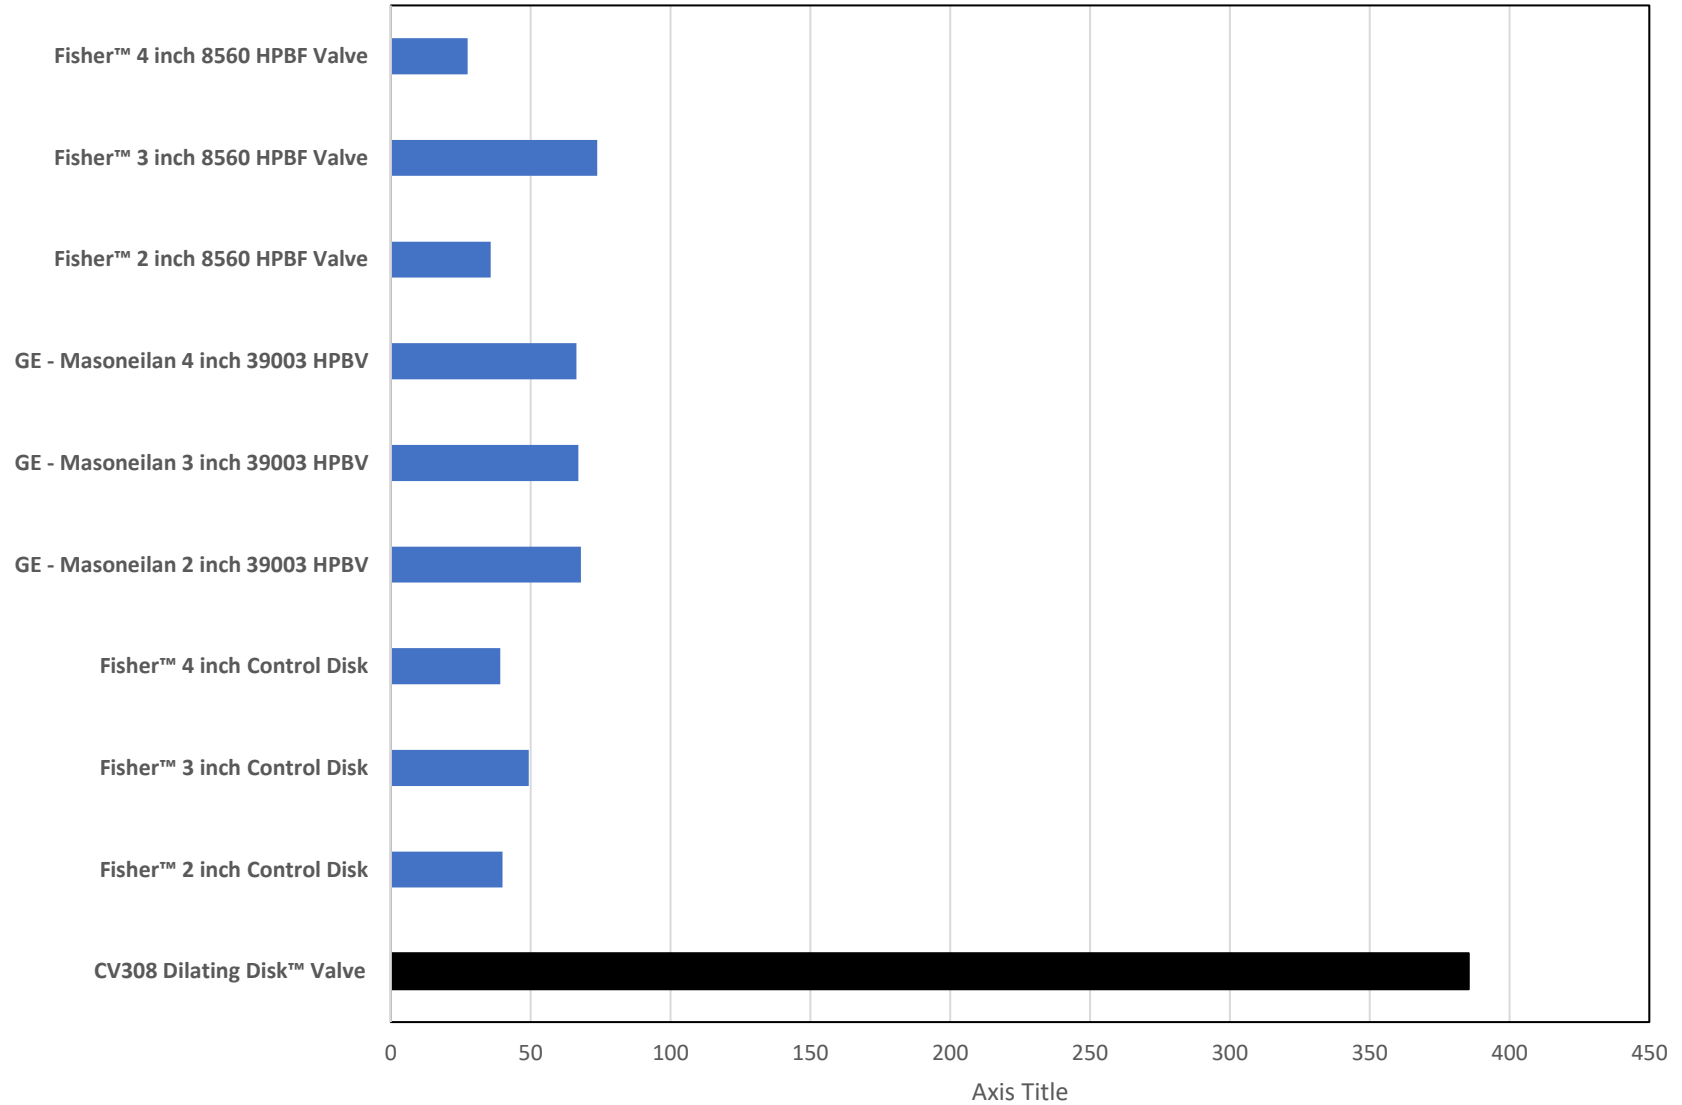

Rangeability Comparison Between CV308 Dilating Disk[™] Valve and Butterfly Valves

For informational purposes only, data taken from publicly available sources