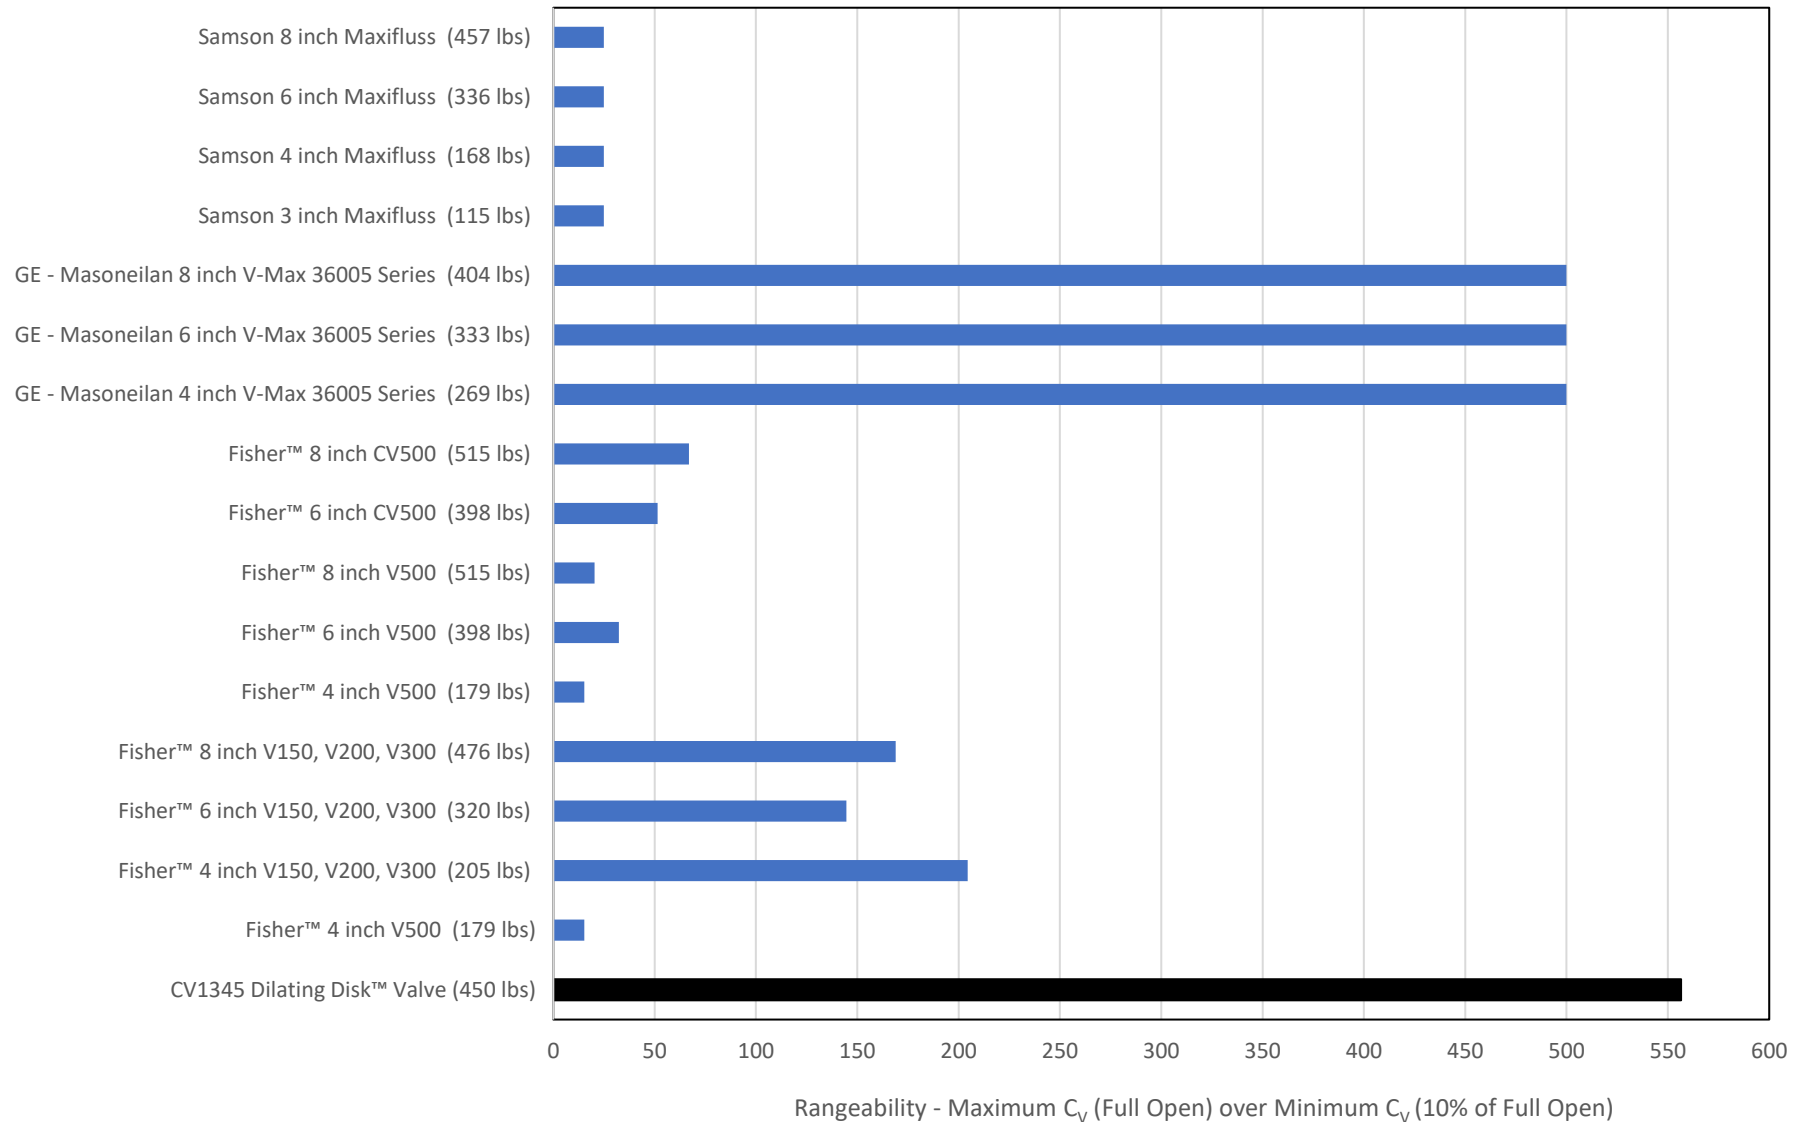

Rangeability Comparison Between CV1345 Dilating Disk[™] Valve and Rotary Ball Valves

For informational purposes only, data taken from publicly available sources