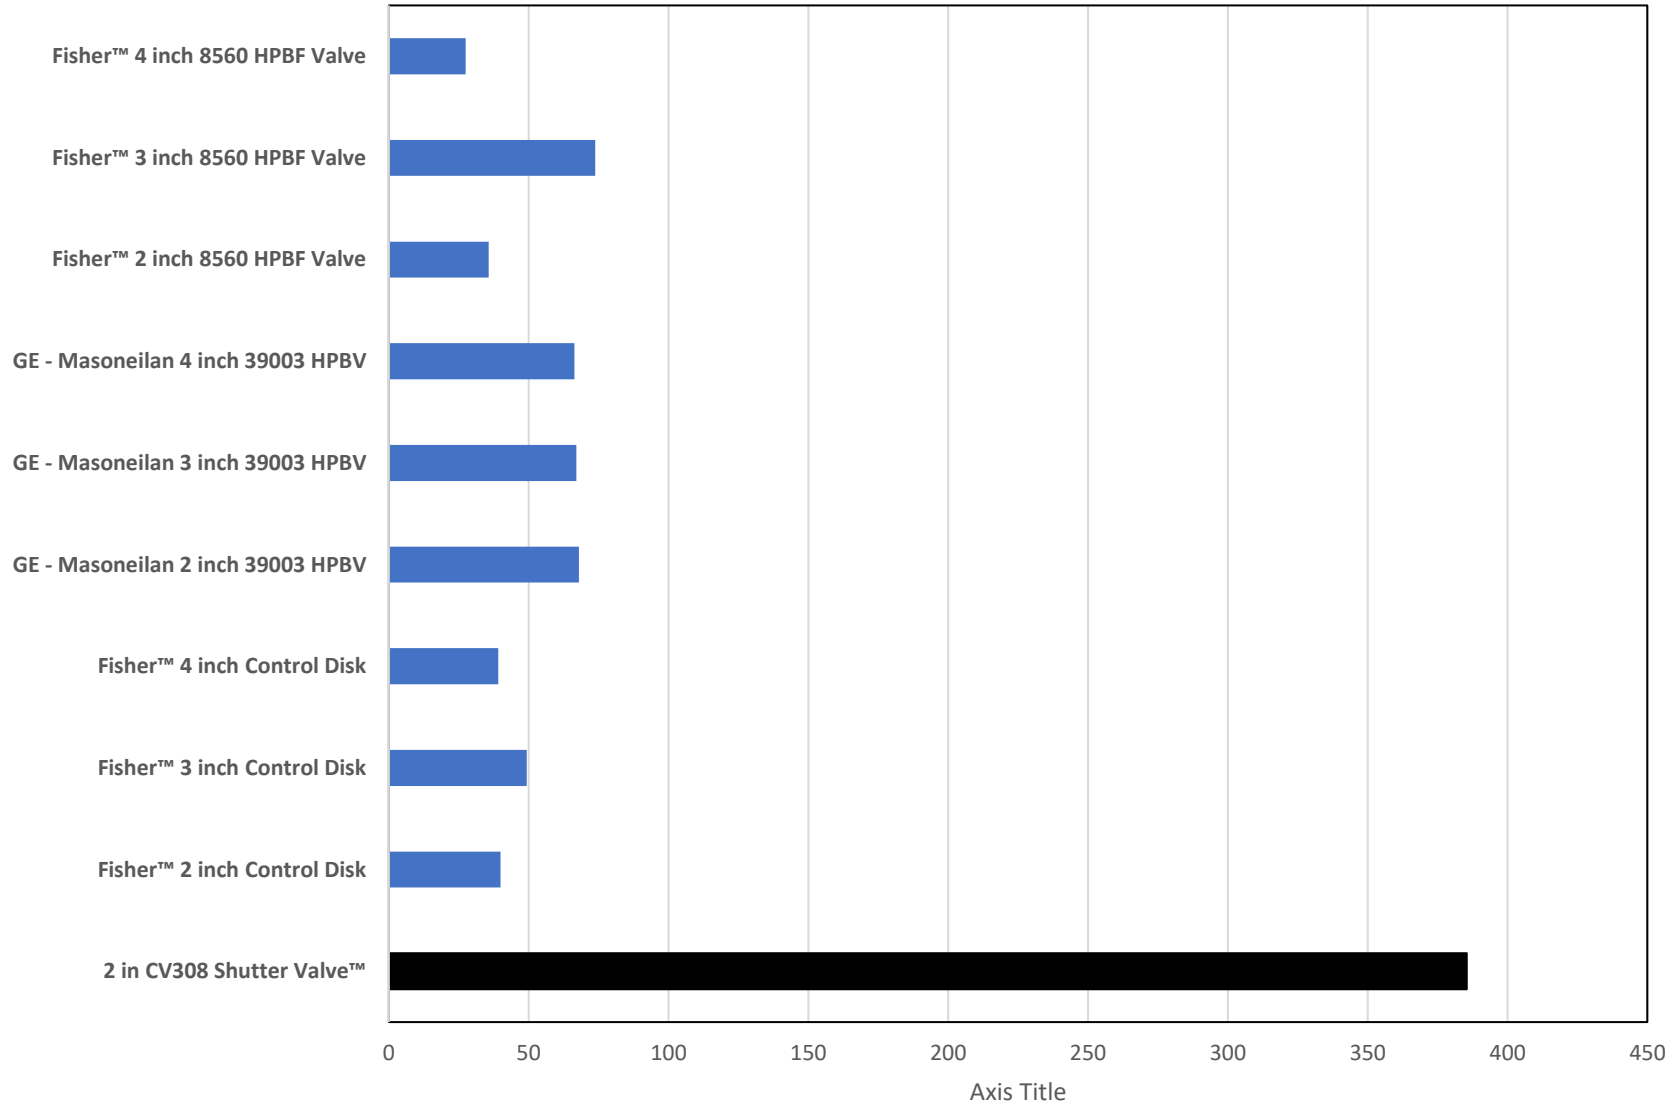

Rangeability Comparison Between 2 inch CV308 Shutter Valve™ and Butterfly Valves

For informational purposes only, data taken from publicly available sources