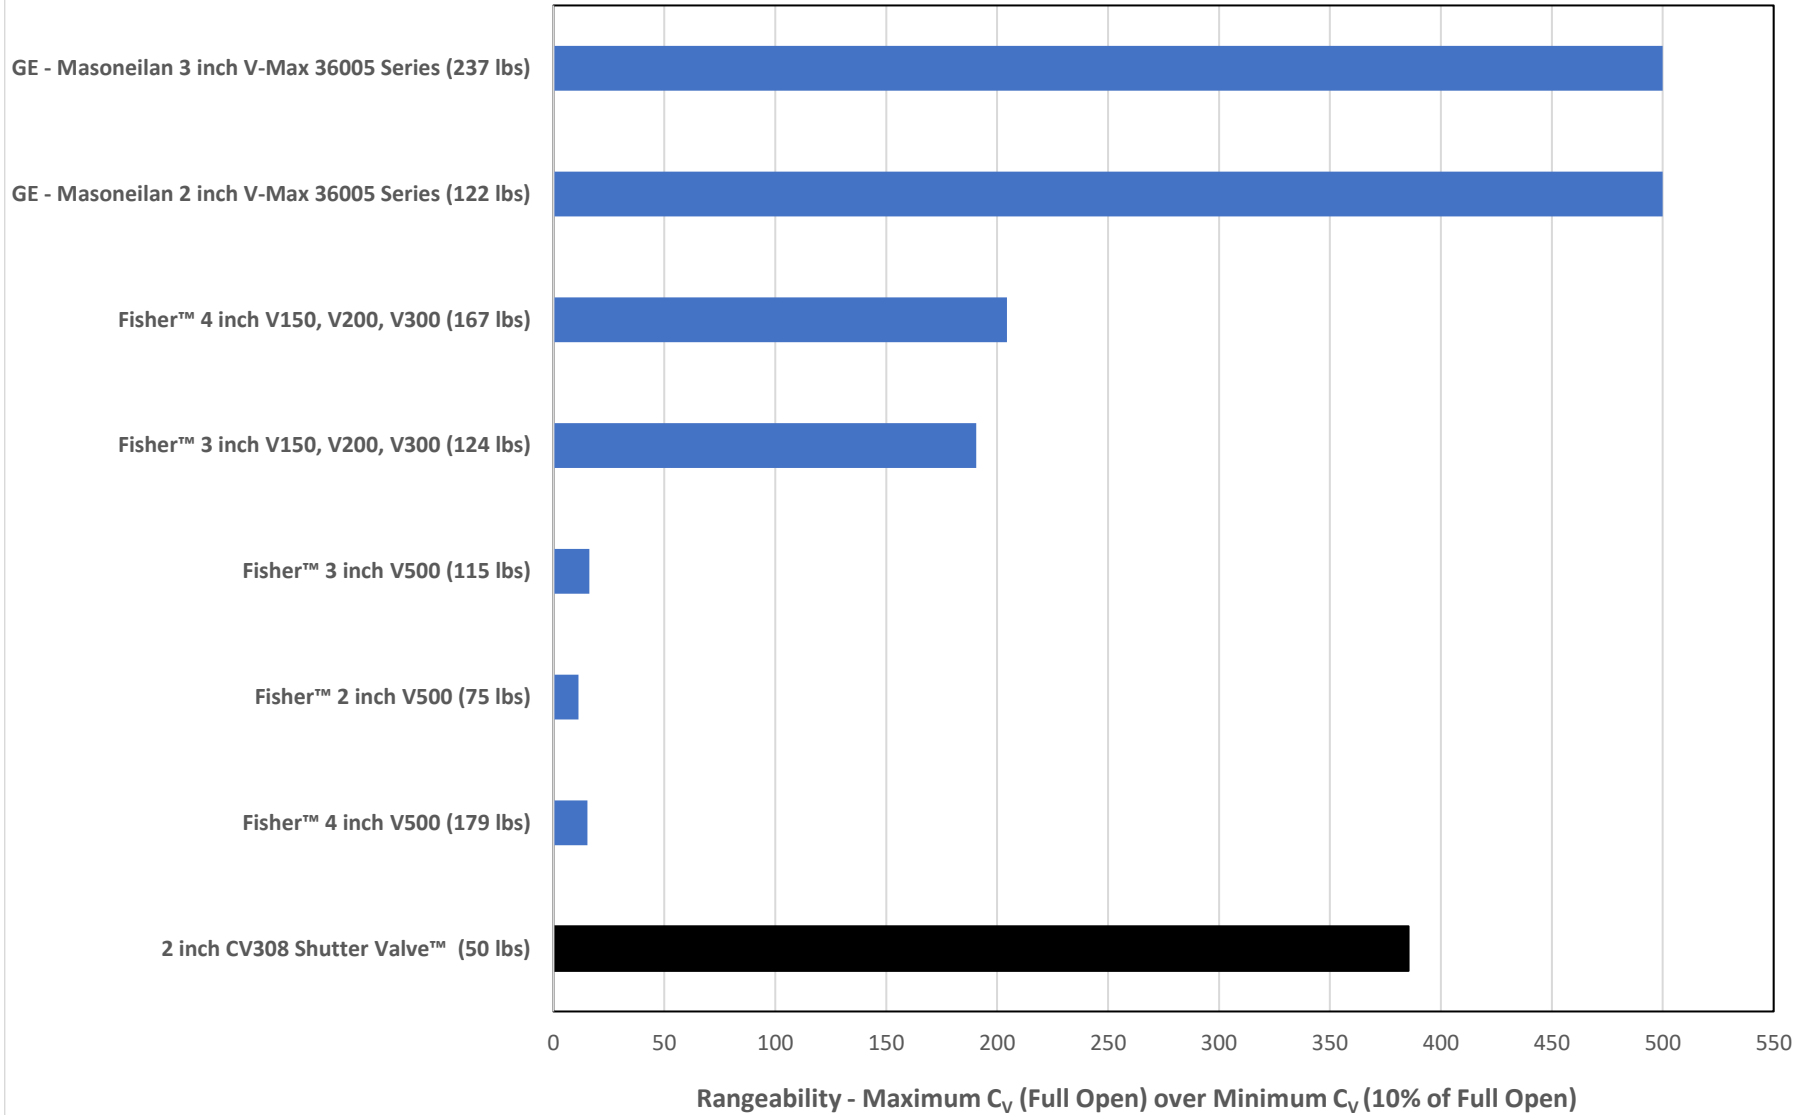

Rangeability Comparison Between 2 inch CV308 Shutter Valve™ and Rotary Ball Valves

For informational purposes only, data taken from publicly available sources