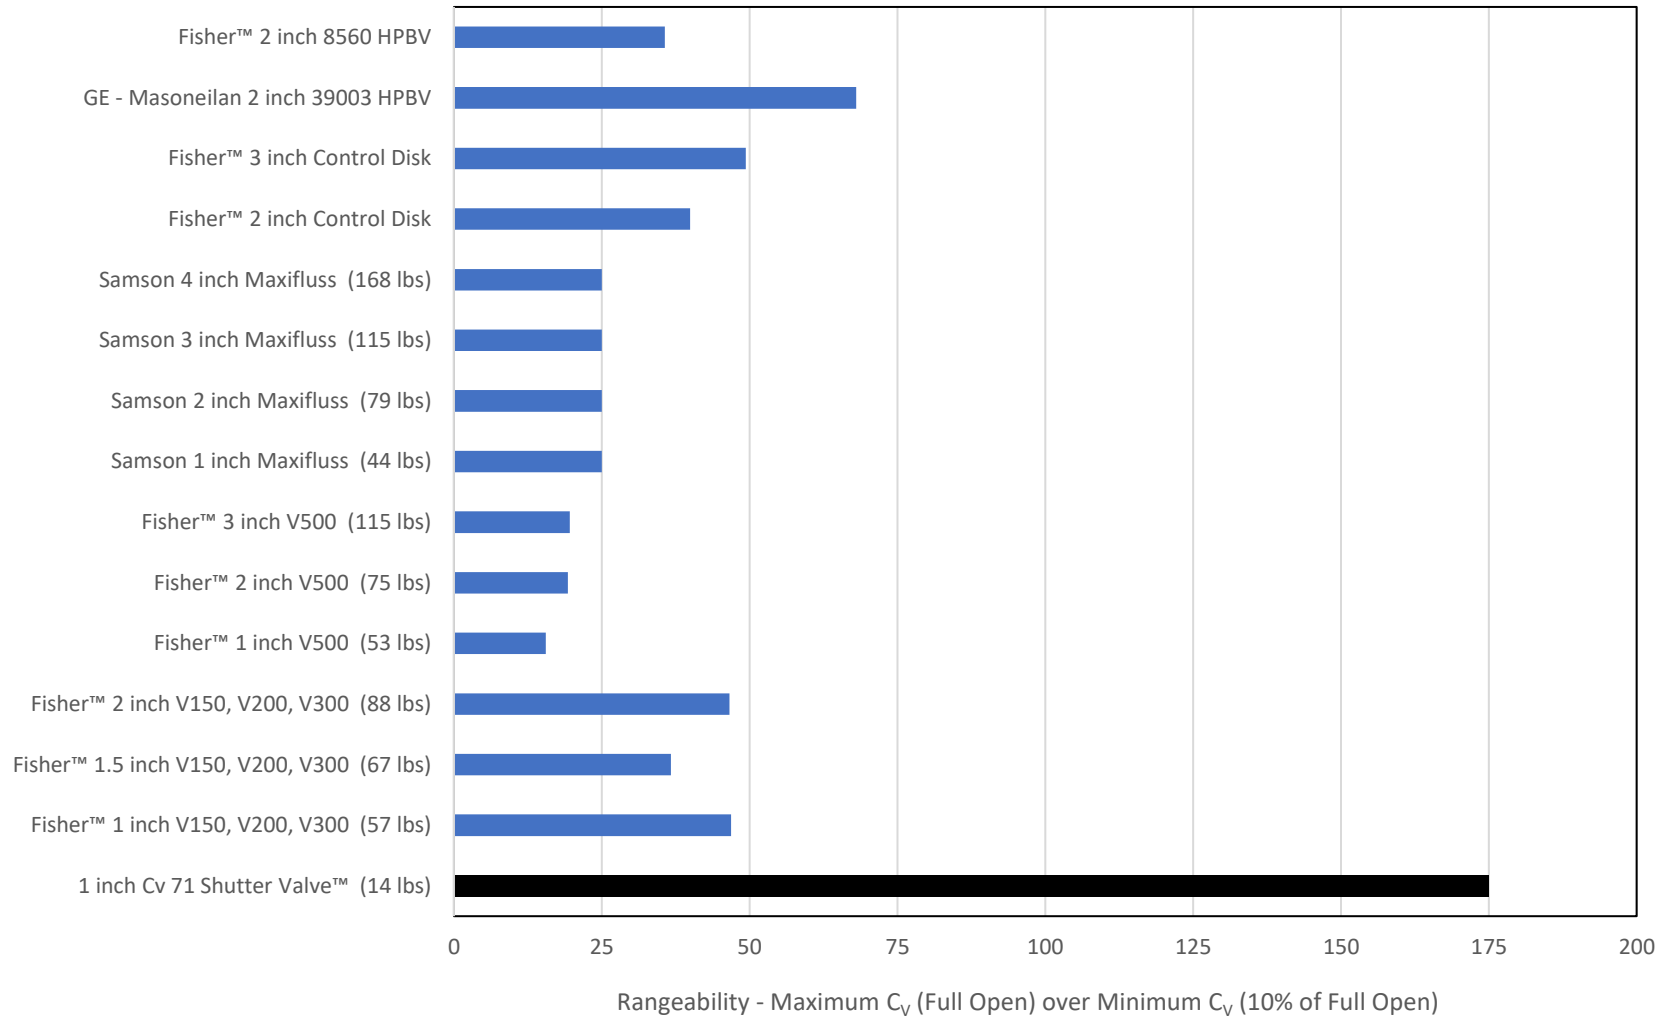

Rangeability Comparison Between 1 inch CV71 Shutter Valve™, Rotary Ball, and Butterfly Valves

For informational purposes only, data taken from publicly available sources