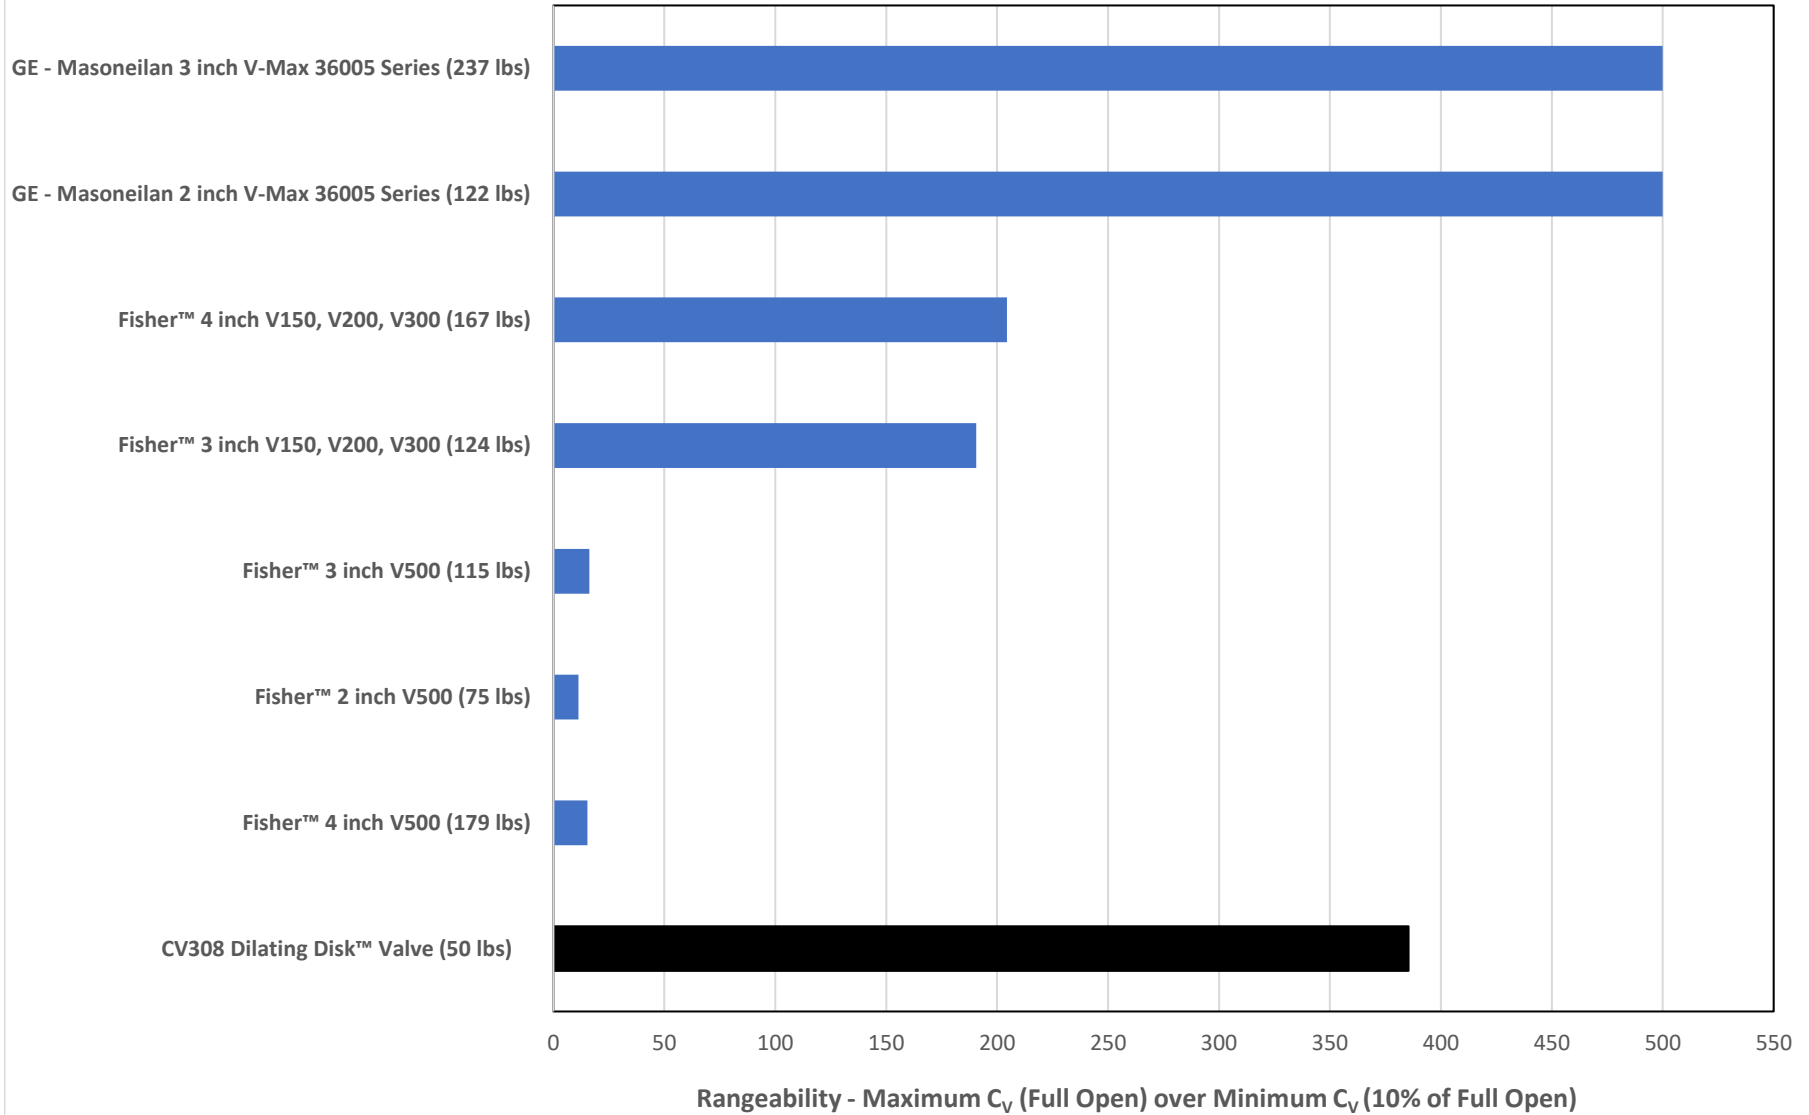

Rangeability Comparison Between CV308 Dilating Disk™ Valve and Rotary Ball Valves

For informational purposes only, data taken from publicly available sources