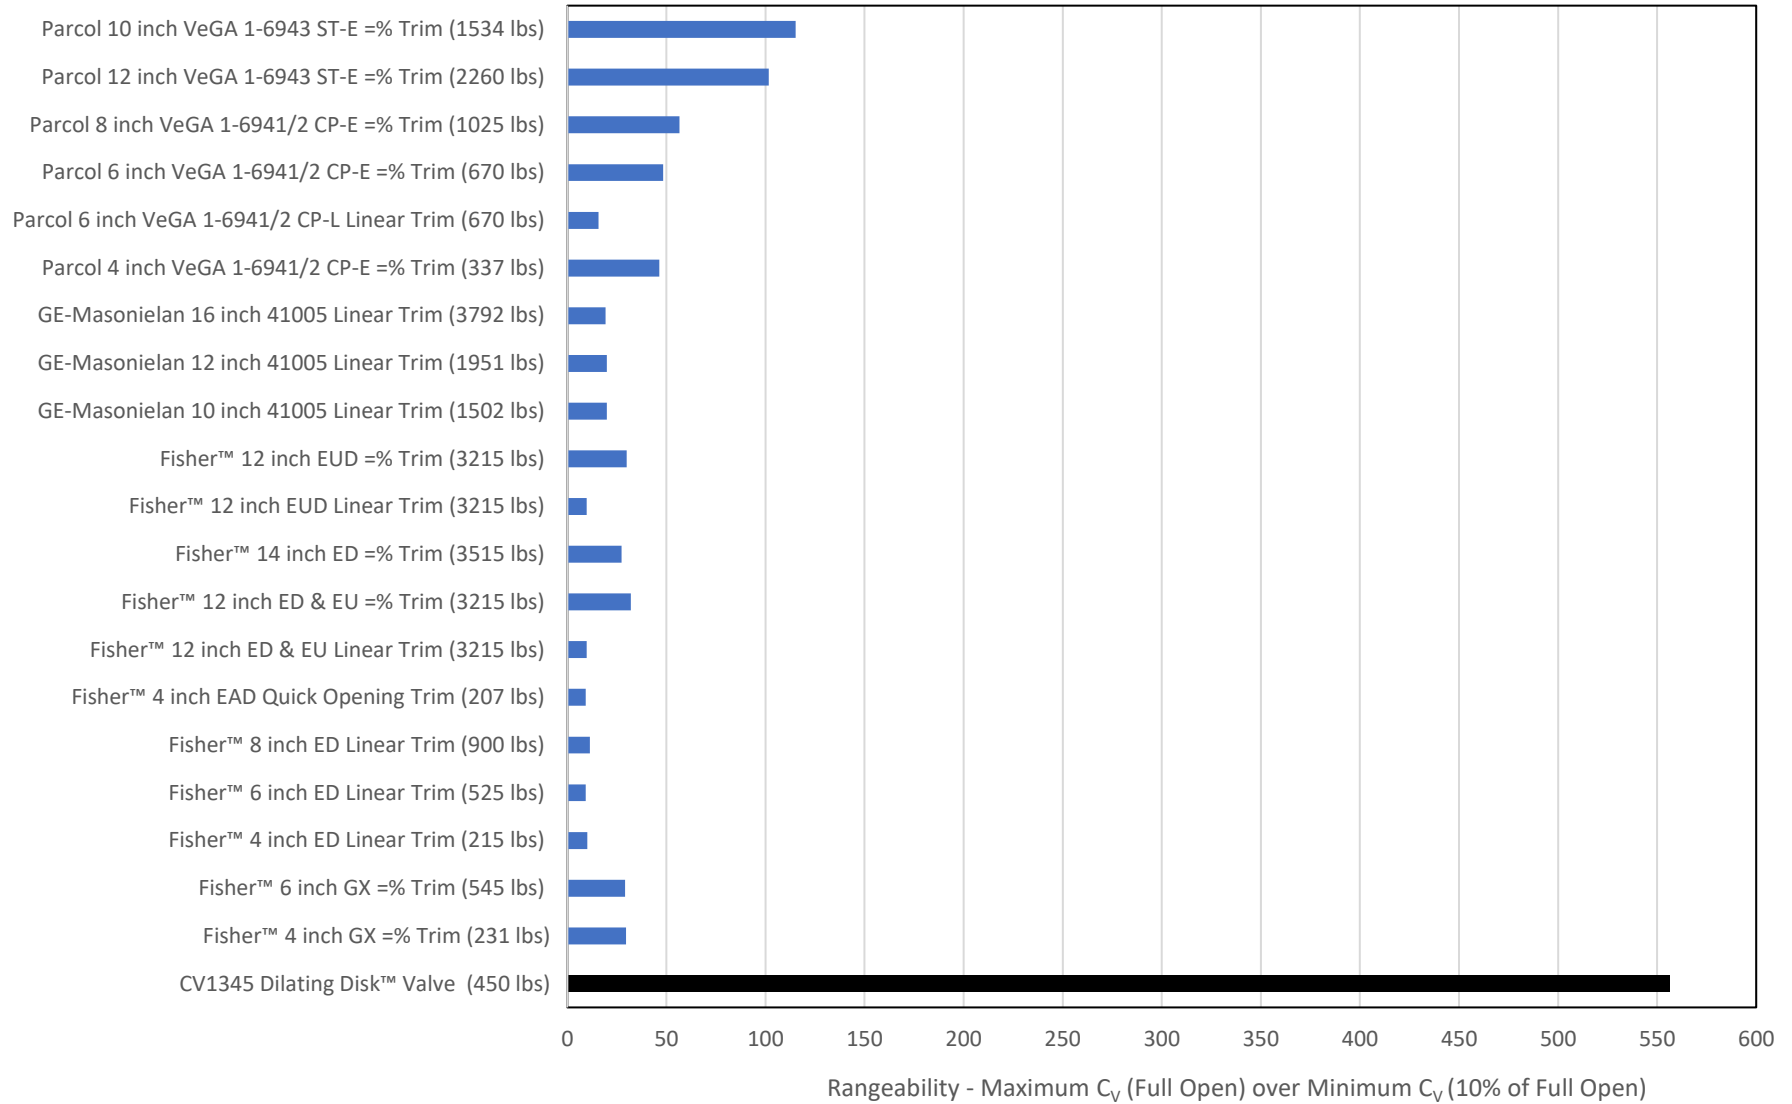

Rangeability Comparison Between CV1345 Dilating Disk[™] Valve and Globe Valves

For informational purposes only, data taken from publicly available sources