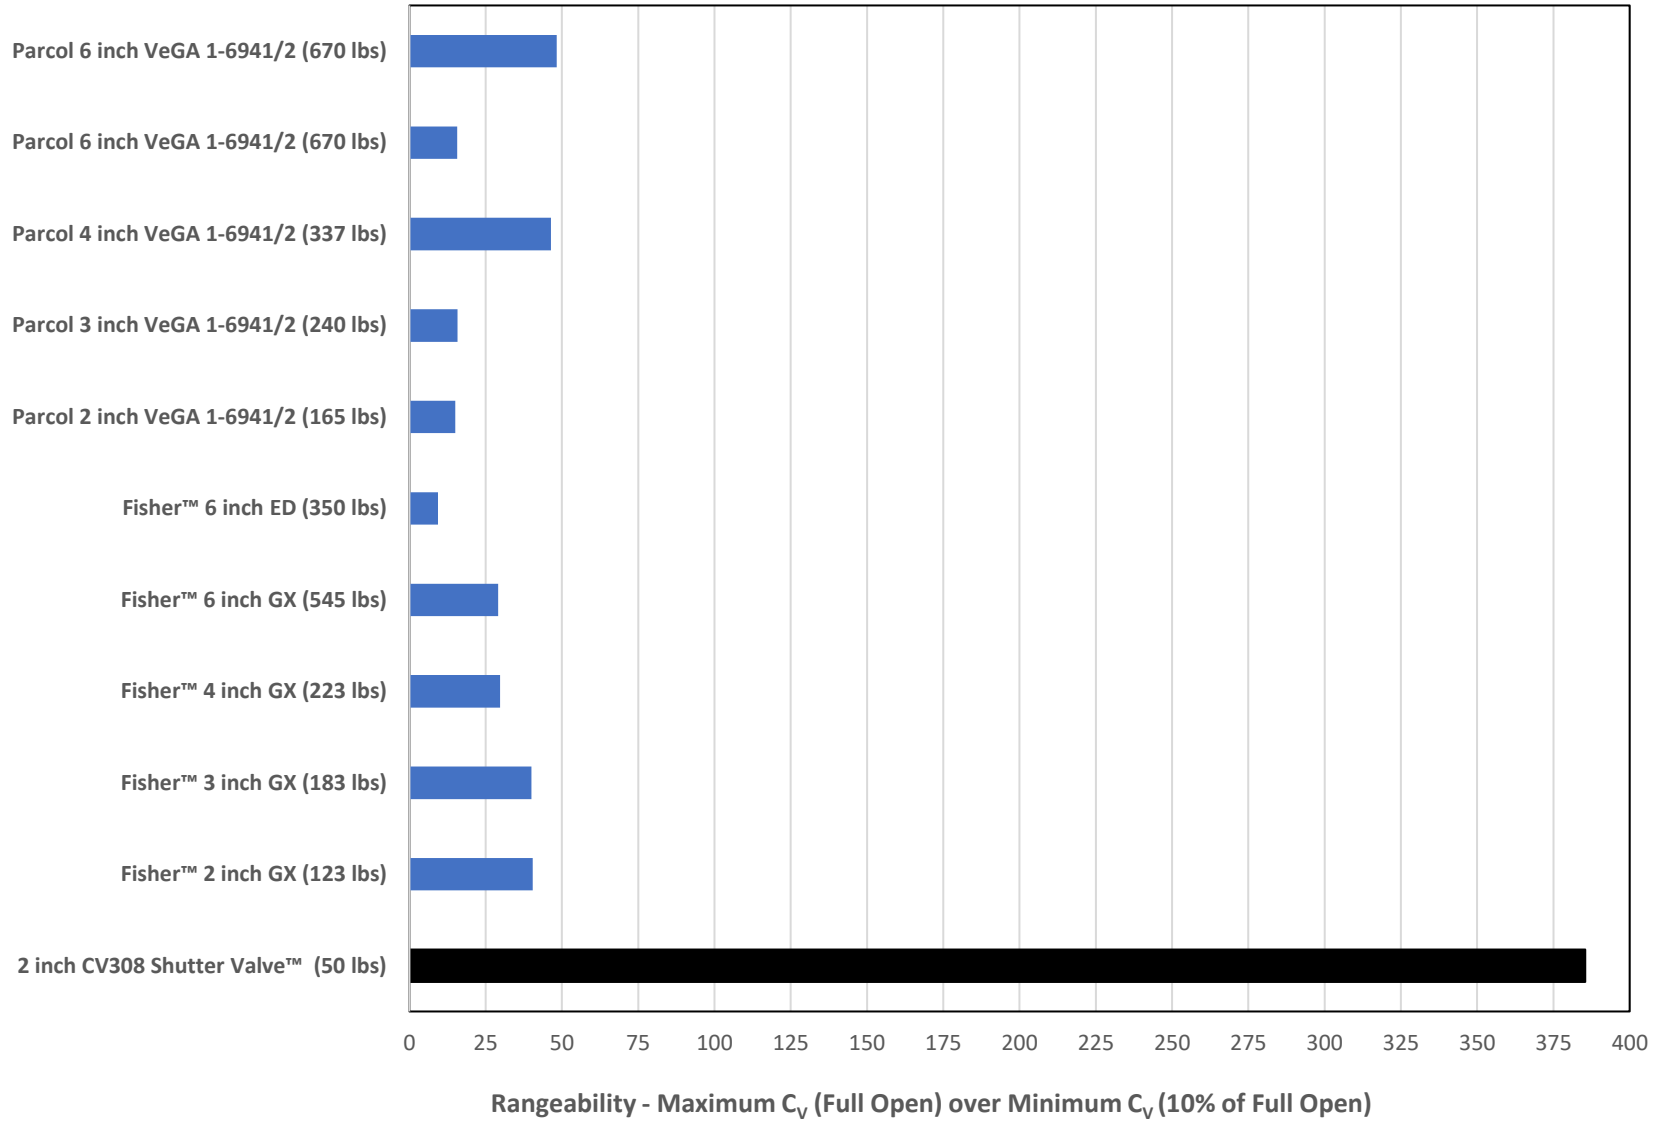

### Rangeability Comparison Between 2 inch CV308 Shutter Valve™ and Globe Valves

*For informational purposes only, data taken from publicly available sources*