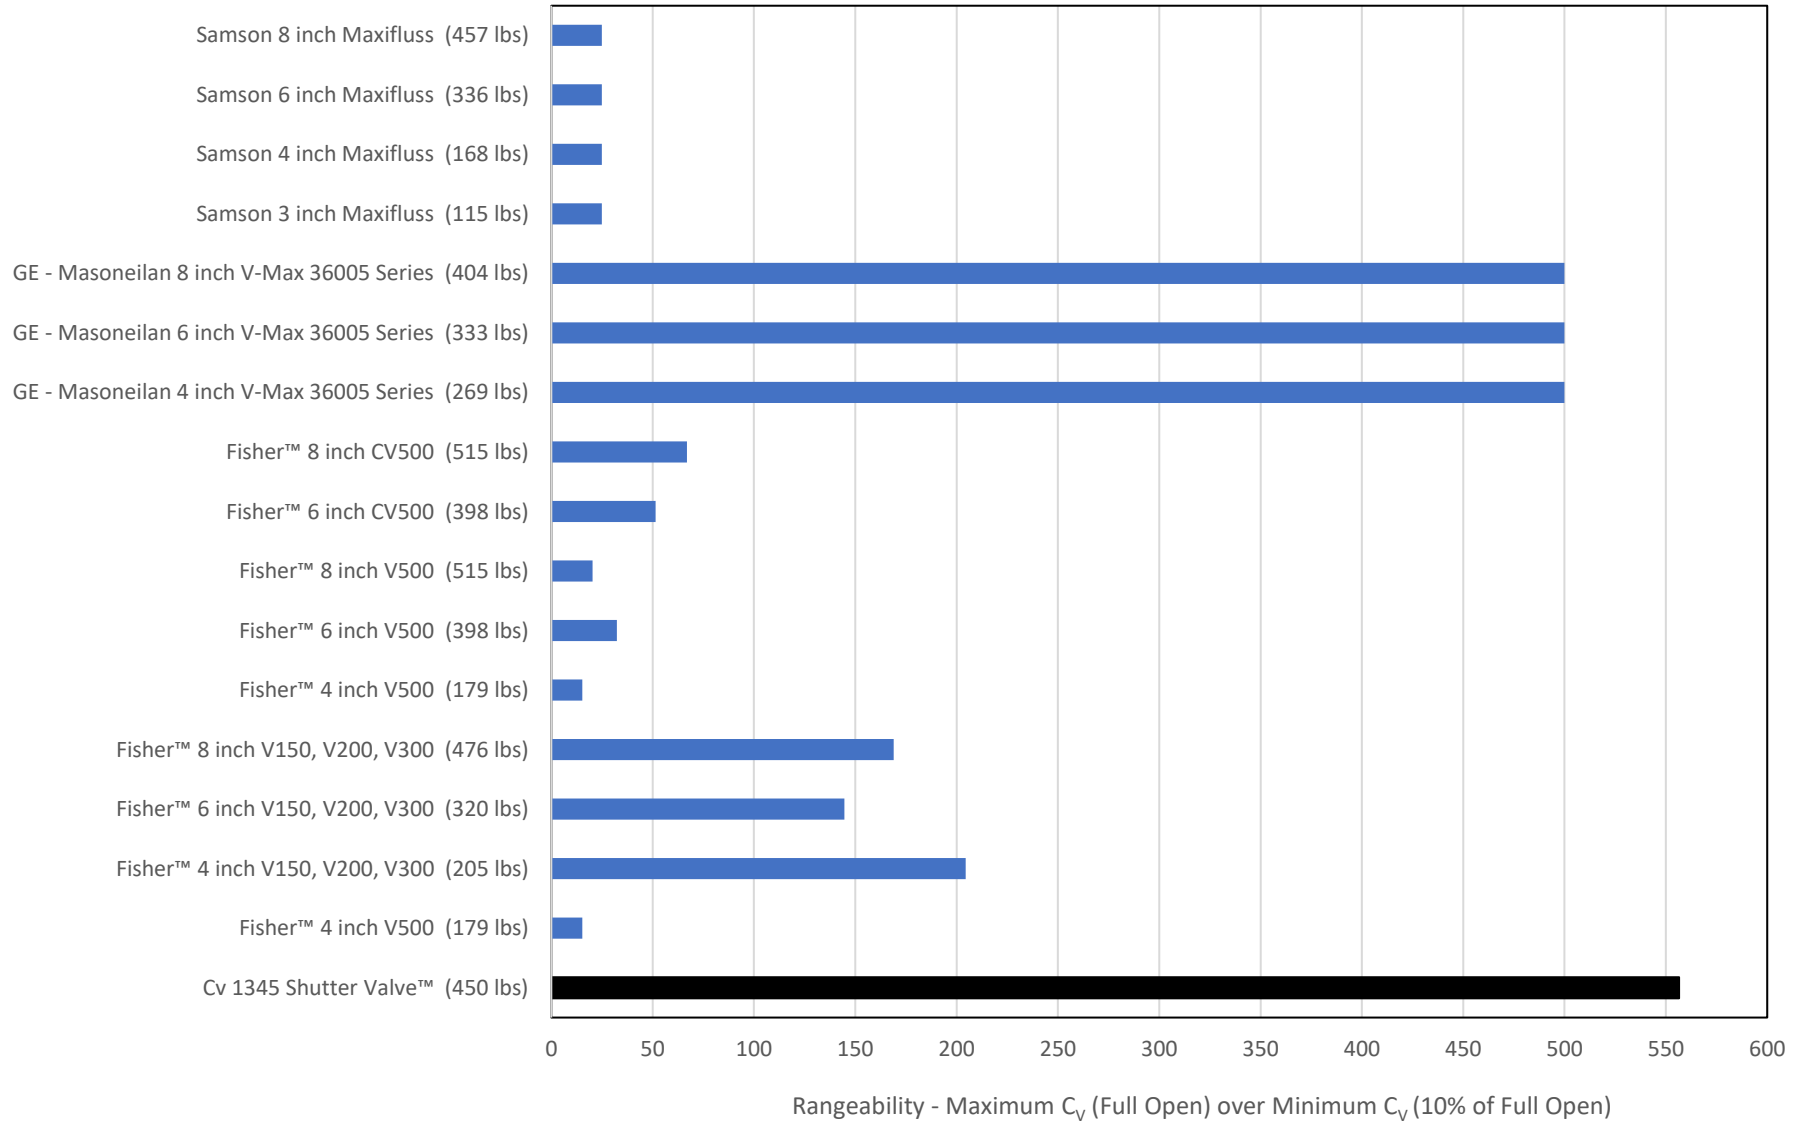

## Rangeability Comparison Between CV1345 Shutter Valve™ and Rotary Ball Valves

*For informational purposes only, data taken from publicly available sources*