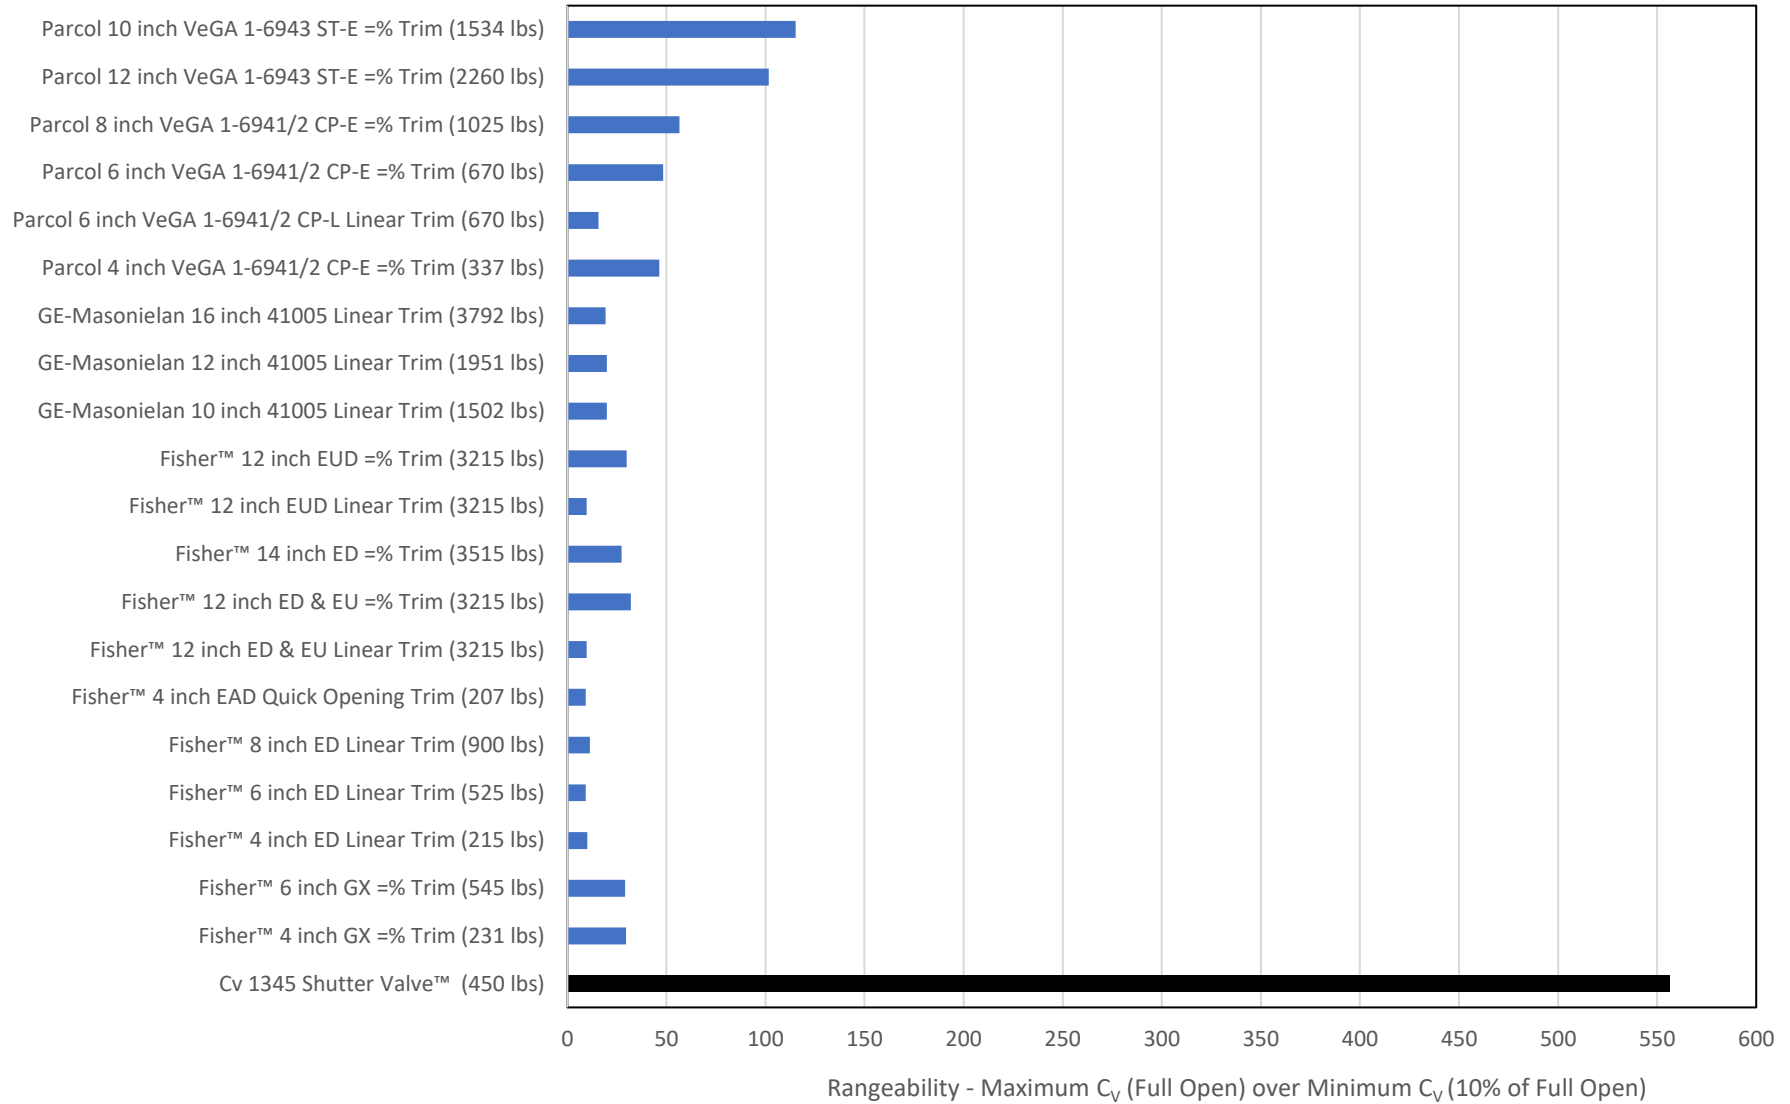

### Rangeability Comparison Between CV1345 Shutter Valve™ and Globe Valves

*For informational purposes only, data taken from publicly available sources*