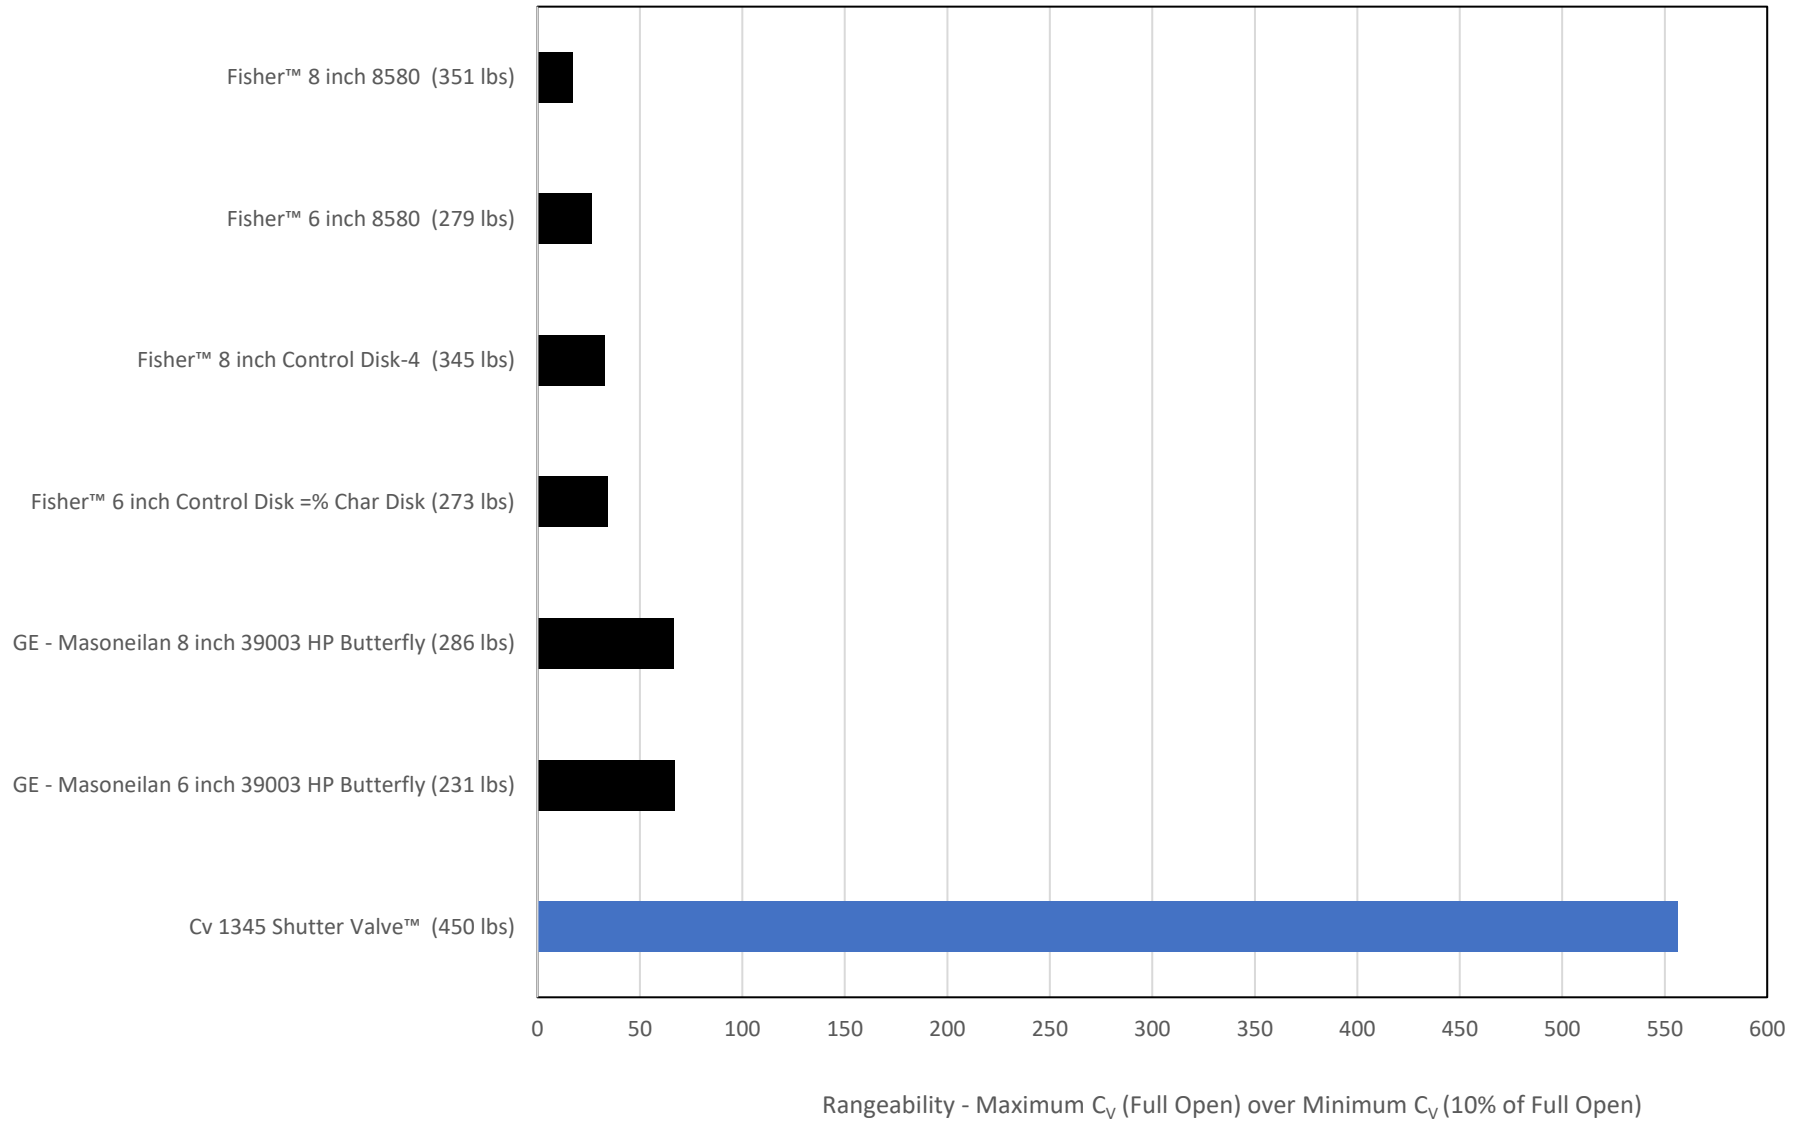

Rangeability Comparison Between CV1345 inch Shutter Valve™ and Butterfly Valves

For informational purposes only, data taken from publicly available sources