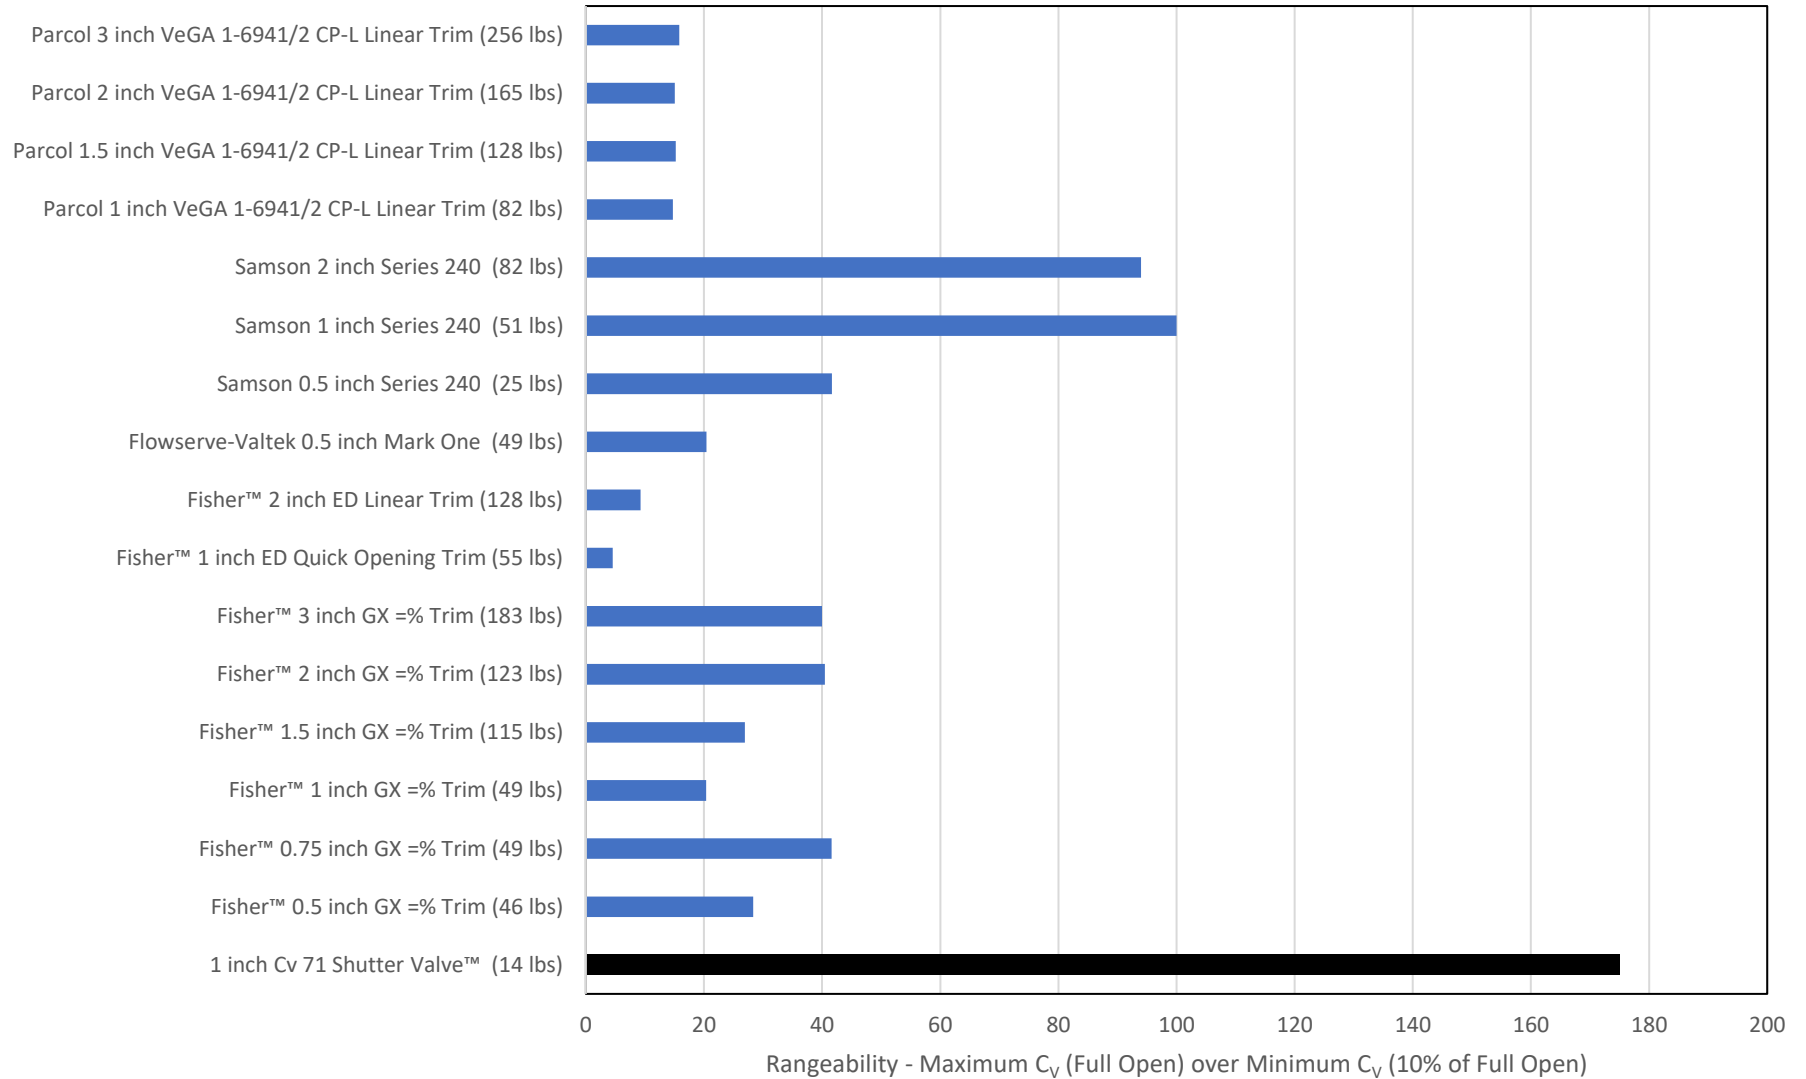

Rangeability Comparison Between 1 inch CV71 Shutter Valve™ and Globe Valves

For informational purposes only, data taken from publicly available sources